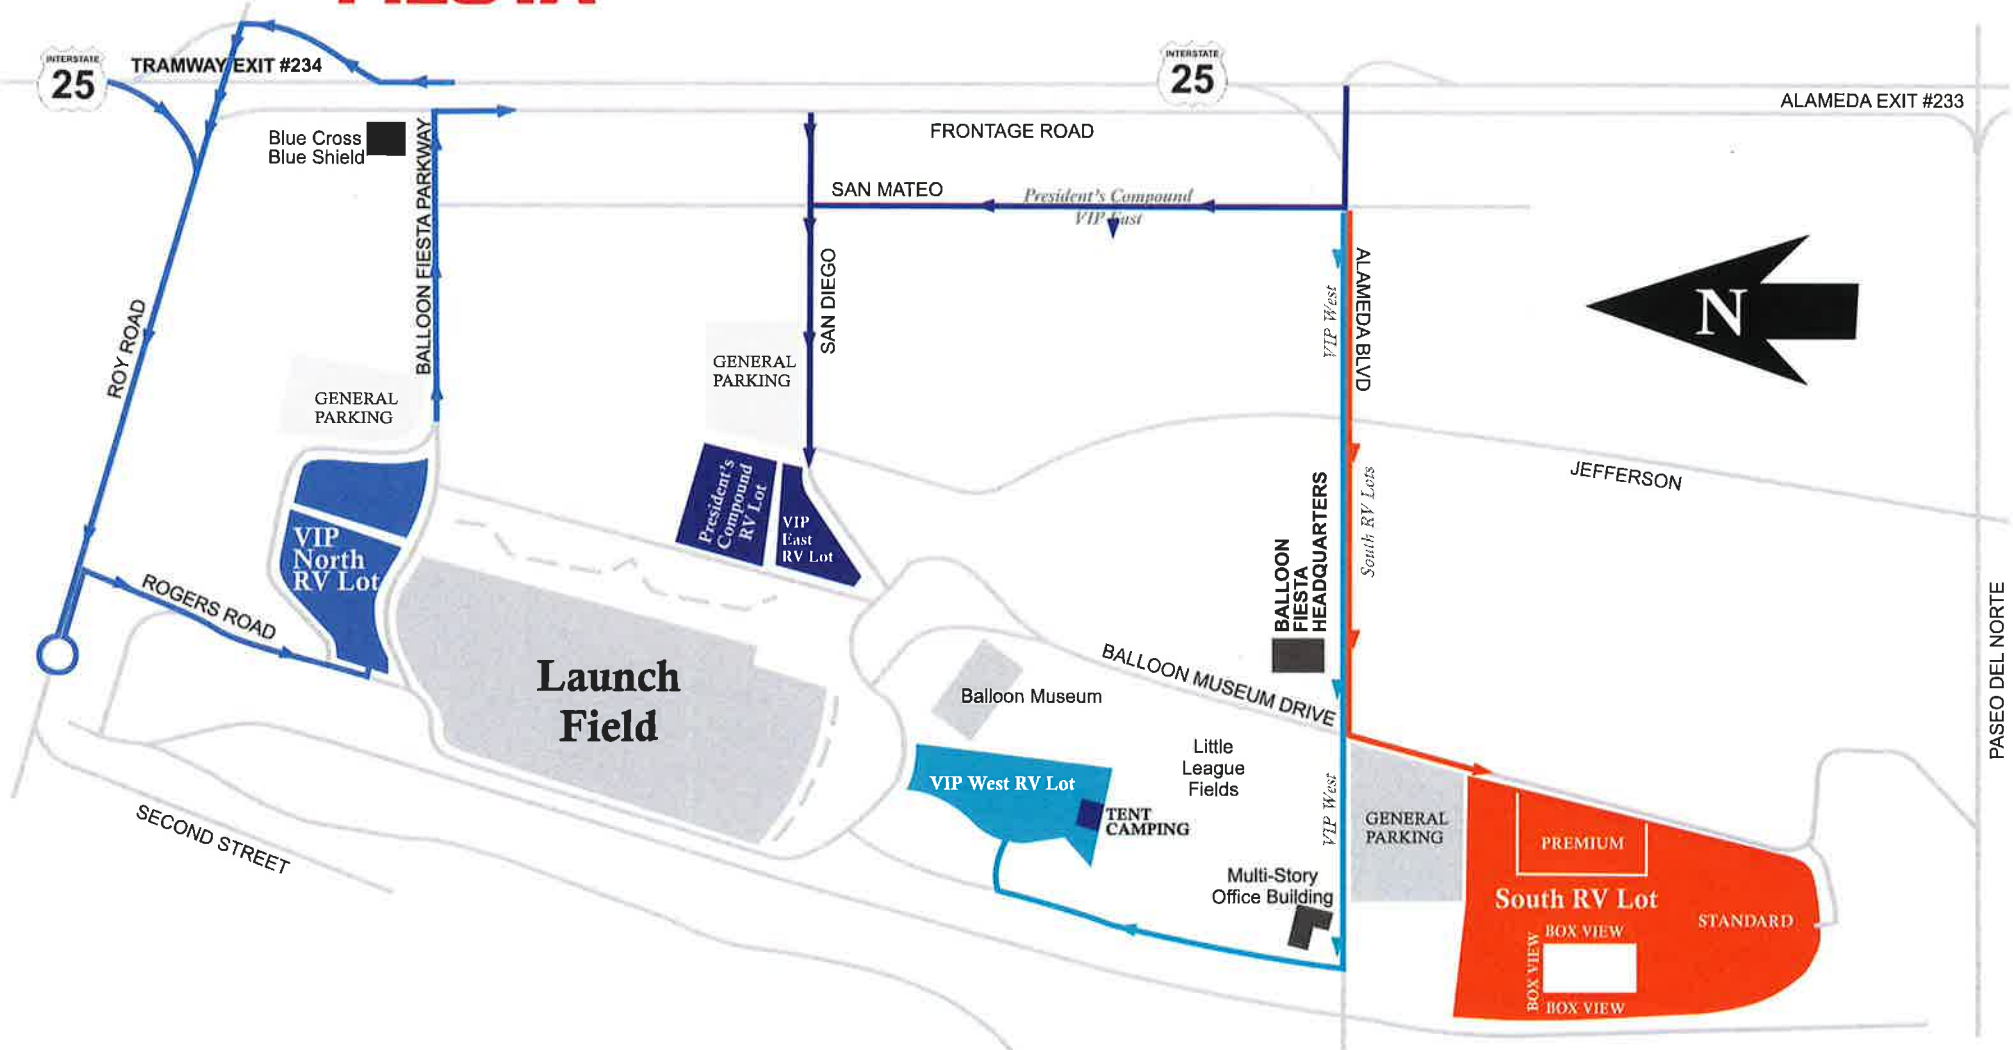

### VIP NORTH RV LOT

- Exit Tramway Blvd.(Exit 234)
- Proceed west on Tramway/Roy Rd.
- Proceed to round-about
- Travel through round-about to u-turn to travel east and go to Rogers Road
- Turn right on Rogers Road
- Turn left into the VIP North lot
- For Check-In Only

### PRESIDENT'S COMPOUND and VIP EAST RV LOTS

- Exit Alameda Blvd.(Exit 233)
- Proceed west on Alameda
- Take first right onto San Mateo
- Turn left on San Diego *Pass the water tank*
- Turn right into the parking lot
- Proceed straight into the lot to check in

### VIP WEST RV LOT

- Exit Alameda Blvd.(Exit 233)
- Proceed west on Alameda
- Stay in the right hand lane
- Travel west just past the multi-story office building (United Health Insurance)
- Make a right turn into the office building parking-follow the signs to the check-in

### SOUTH RV LOT (Premium, Standard and Box View)

- Exit Alameda Blvd.(Exit 233)
- Proceed west on Alameda
- Stay in the left hand lane to make a left turn at Balloon Museum Drive
- Follow the signs to check in booth