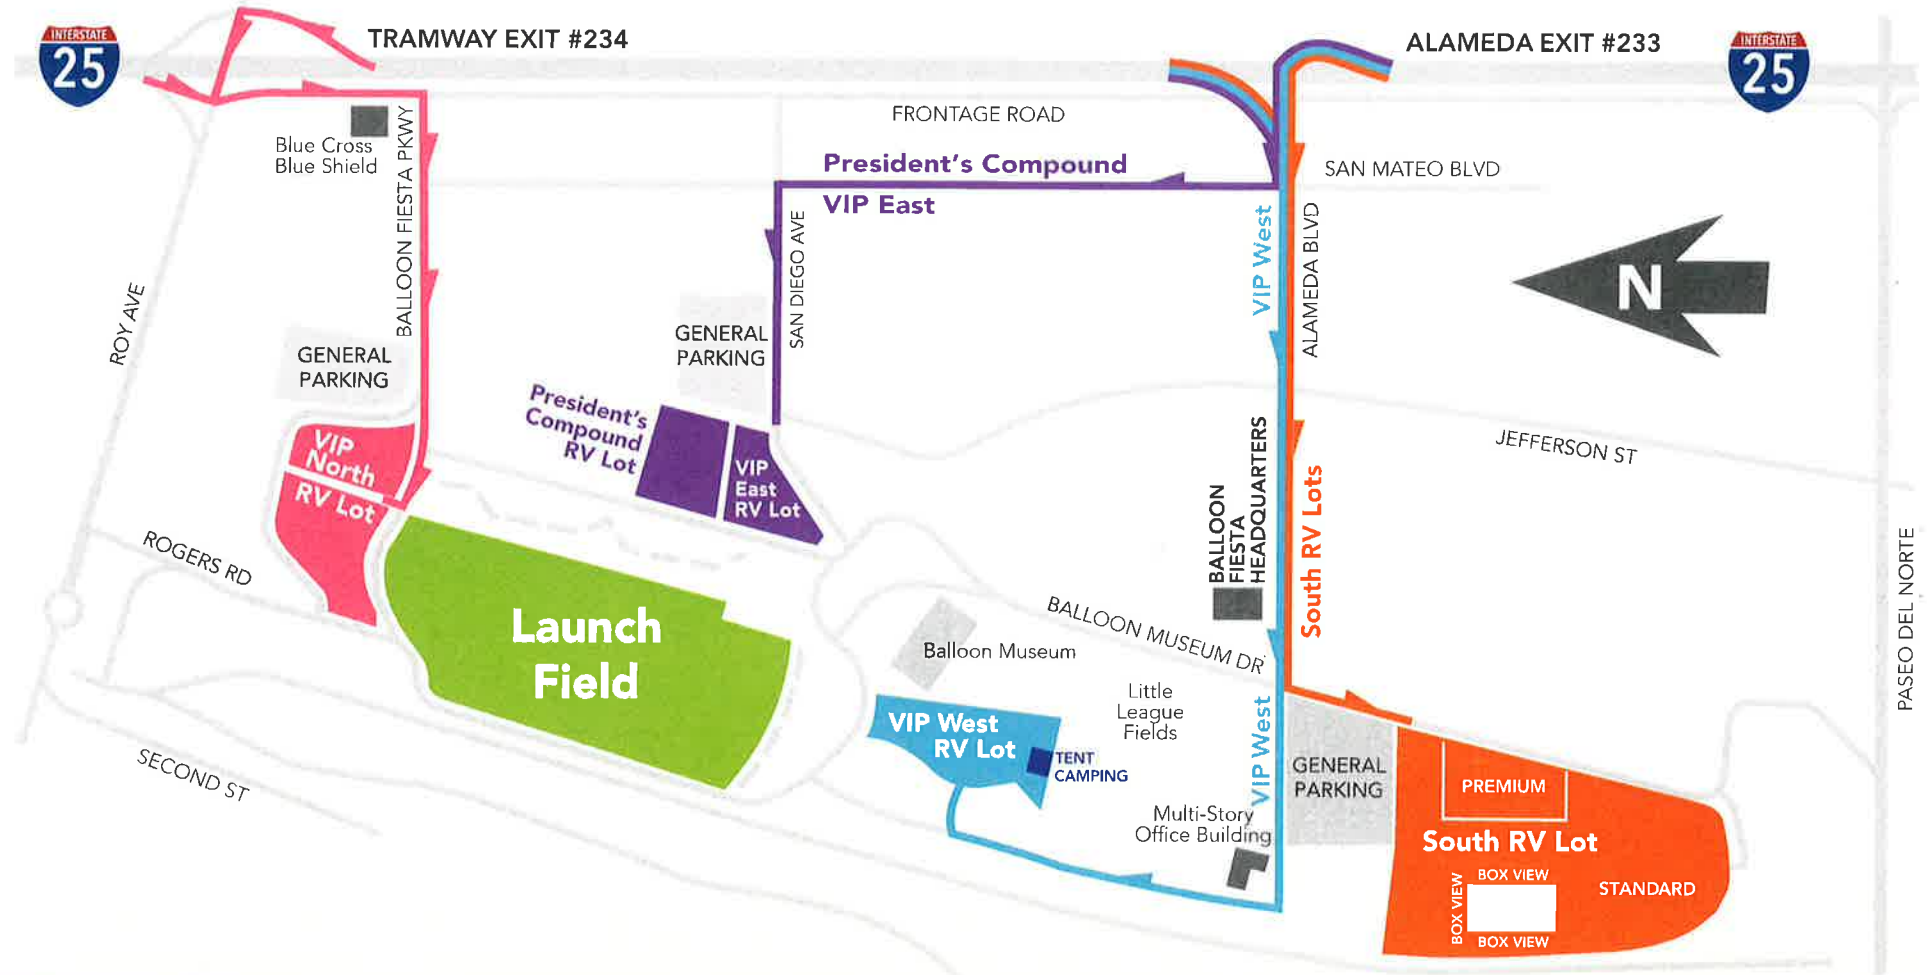

2024 RV Site Locations on Grounds

VIP NORTH RV LOT

- Exit Tramway Blvd. (Exit 234)
- Proceed south on Frontage Rd. to Balloon Fiesta Pkwy.
- Turn right on Balloon Fiesta Pkwy.
- Turn right at the last right turn before the gate

PRESIDENT'S COMPOUND and VIP EAST RV LOTS

- Exit Alameda Blvd. (Exit 233)
- Proceed west on Alameda Blvd.
- Take first right onto San Mateo Blvd.
- Turn left on San Diego Ave. Pass the water tank.
- Turn right into the parking lot
- Proceed straight into the lot to check in

VIP WEST RV LOT

- Exit Alameda Blvd. (Exit 233)
- Proceed west on Alameda Blvd.
- Stay in the right hand lane
- Travel west just past the multi-story office building (United Health Insurance)
- Make a right turn into the office building parking. Follow the signs to the check-in.

SOUTH RV LOT

- Premium, Standard and Box View**
- Exit Alameda Blvd. (Exit 233)
 - Proceed west on Alameda Blvd.
 - Stay in the left hand lane to make a left turn at Balloon Museum Dr.
 - Follow the signs to the check-in booth