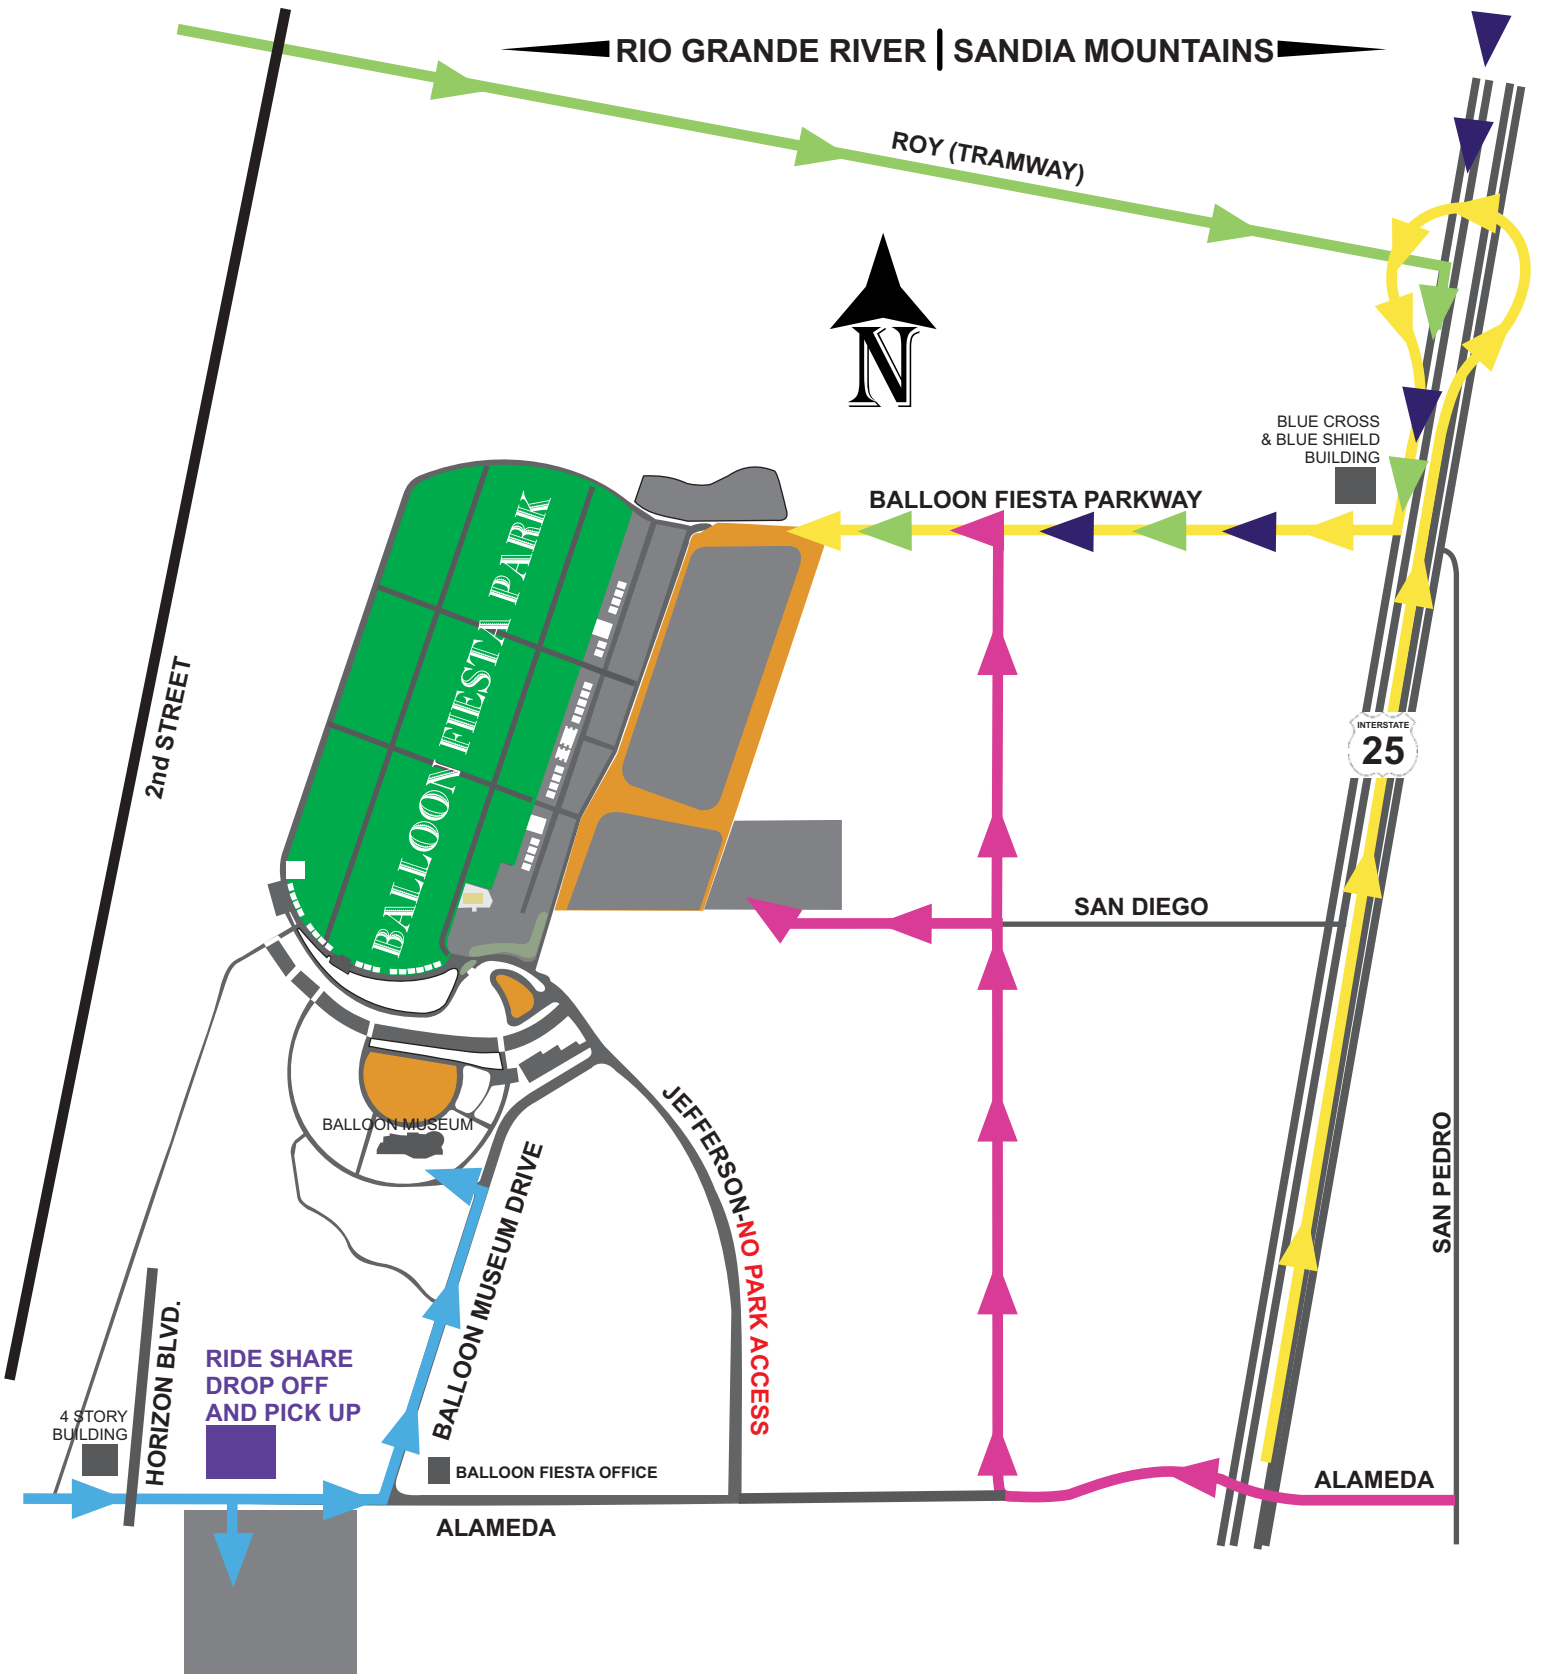

2019 Driving Directions to the Park

2nd STREET

RIO GRANDE RIVER | SANDIA MOUNTAINS

ROY (TRAMWAY)

BLUE CROSS & BLUE SHIELD BUILDING

BALLOON FIESTA PARKWAY

BALLOON FIESTA PARK

INTERSTATE 25

SAN DIEGO

BALLOON MUSEUM

JEFFERSON-NO PARK ACCESS

SAN PEDRO

BALLOON MUSEUM DRIVE

RIDE SHARE DROP OFF AND PICK UP

4 STORY BUILDING

HORIZON BLVD.

BALLOON FIESTA OFFICE

ALAMEDA

ALAMEDA