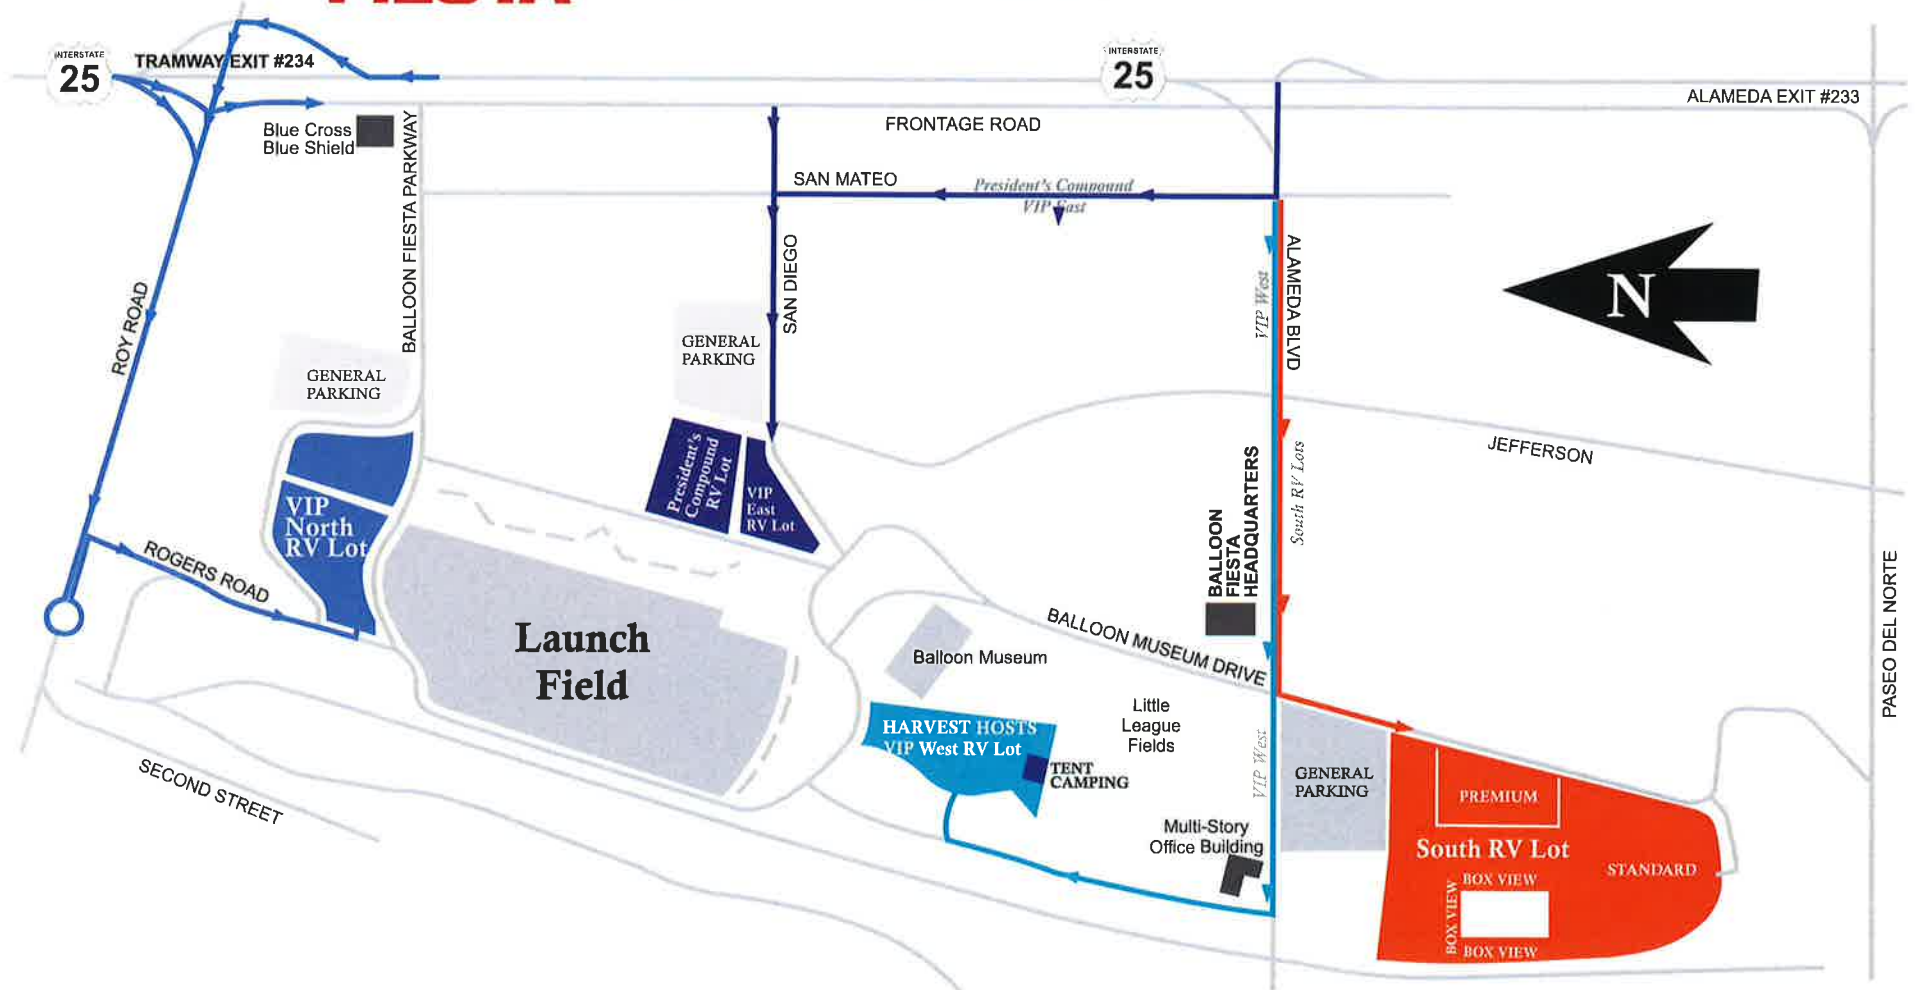

### VIP NORTH RV LOT

- Exit Tramway Blvd.(Exit 234)
- Proceed west on Tramway/Roy Rd.
- Proceed to round-about
- Travel through round-about to u-turn to travel east and go to Rogers Road
- Turn right on Rogers Road
- Turn left into the VIP North lot

### PRESIDENT'S COMPOUND and VIP EAST RV LOTS

- Exit Alameda Blvd.(Exit 233)
- Proceed west on Alameda
- Take first right onto San Mateo
- Turn left on San Diego *Pass the water tank*
- Turn right into the parking lot
- Proceed straight into the lot to check in

### HARVEST HOSTS VIP WEST RV LOT

- Exit Alameda Blvd.(Exit 233)
- Proceed west on Alameda
- Stay in the right hand lane
- Travel west just past the multi-story office building (United Health Insurance)
- Make a right turn into the office building parking-follow the signs to the check-in

### SOUTH RV LOT (Premium, Standard and Box View)

- Exit Alameda Blvd.(Exit 233)
- Proceed west on Alameda
- Stay in the left hand lane to make a left turn at Balloon Museum Drive
- Follow the signs to check in booth