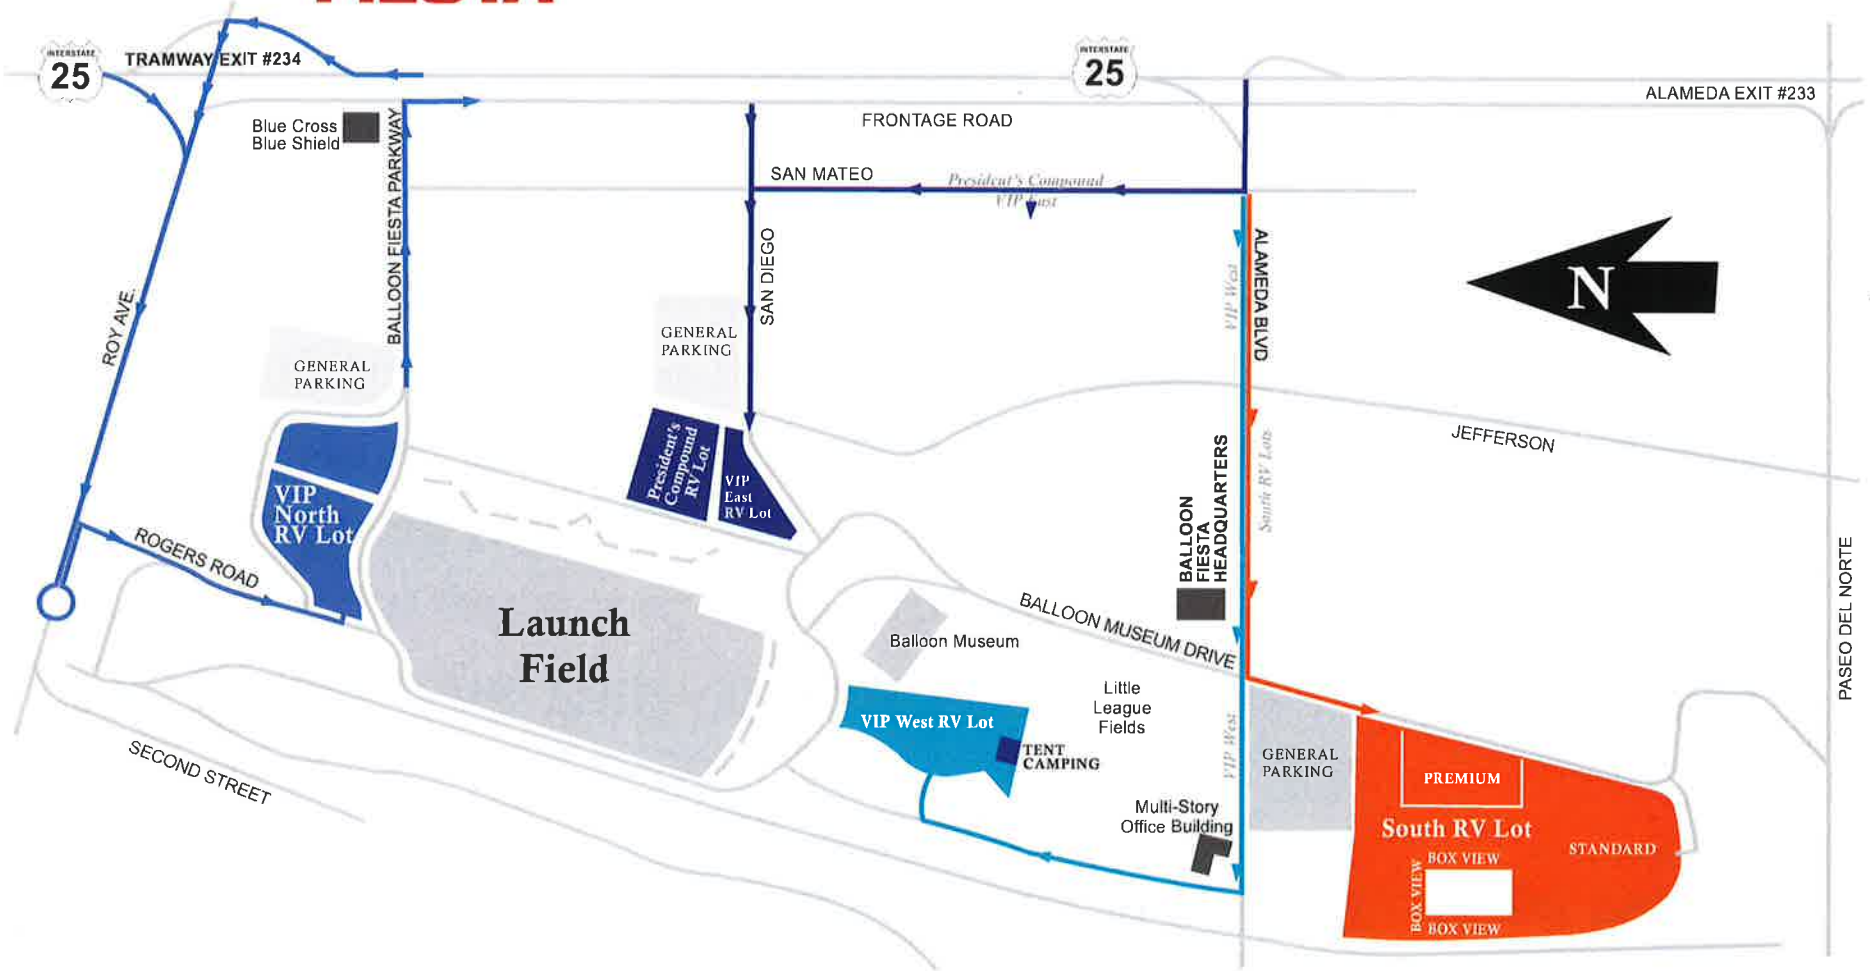

2023 RV Site Locations on Grounds

VIP NORTH RV LOT

- Exit Tramway Blvd.(Exit 234)
- Proceed west on Tramway/Roy Ave.
- Proceed to round-about
- Travel through round-about to u-turn to travel east and go to Rogers Road
- Turn right on Rogers Road
- Turn left into the VIP North lot
- For Check-In Only

PRESIDENT'S COMPOUND and VIP EAST RV LOTS

- Exit Alameda Blvd.(Exit 233)
- Proceed west on Alameda
- Take first right onto San Mateo
- Turn left on San Diego *Pass the water tank*
- Turn right into the parking lot
- Proceed straight into the lot to check in

VIP WEST RV LOT

- Exit Alameda Blvd.(Exit 233)
- Proceed west on Alameda
- Stay in the right hand lane
- Travel west just past the multi-story office building (United Health Insurance)
- Make a right turn into the office building parking-follow the signs to the check-in

SOUTH RV LOT (Premium, Standard and Box View)

- Exit Alameda Blvd.(Exit 233)
- Proceed west on Alameda
- Stay in the left hand lane to make a left turn at Balloon Museum Drive
- Follow the signs to check in booth