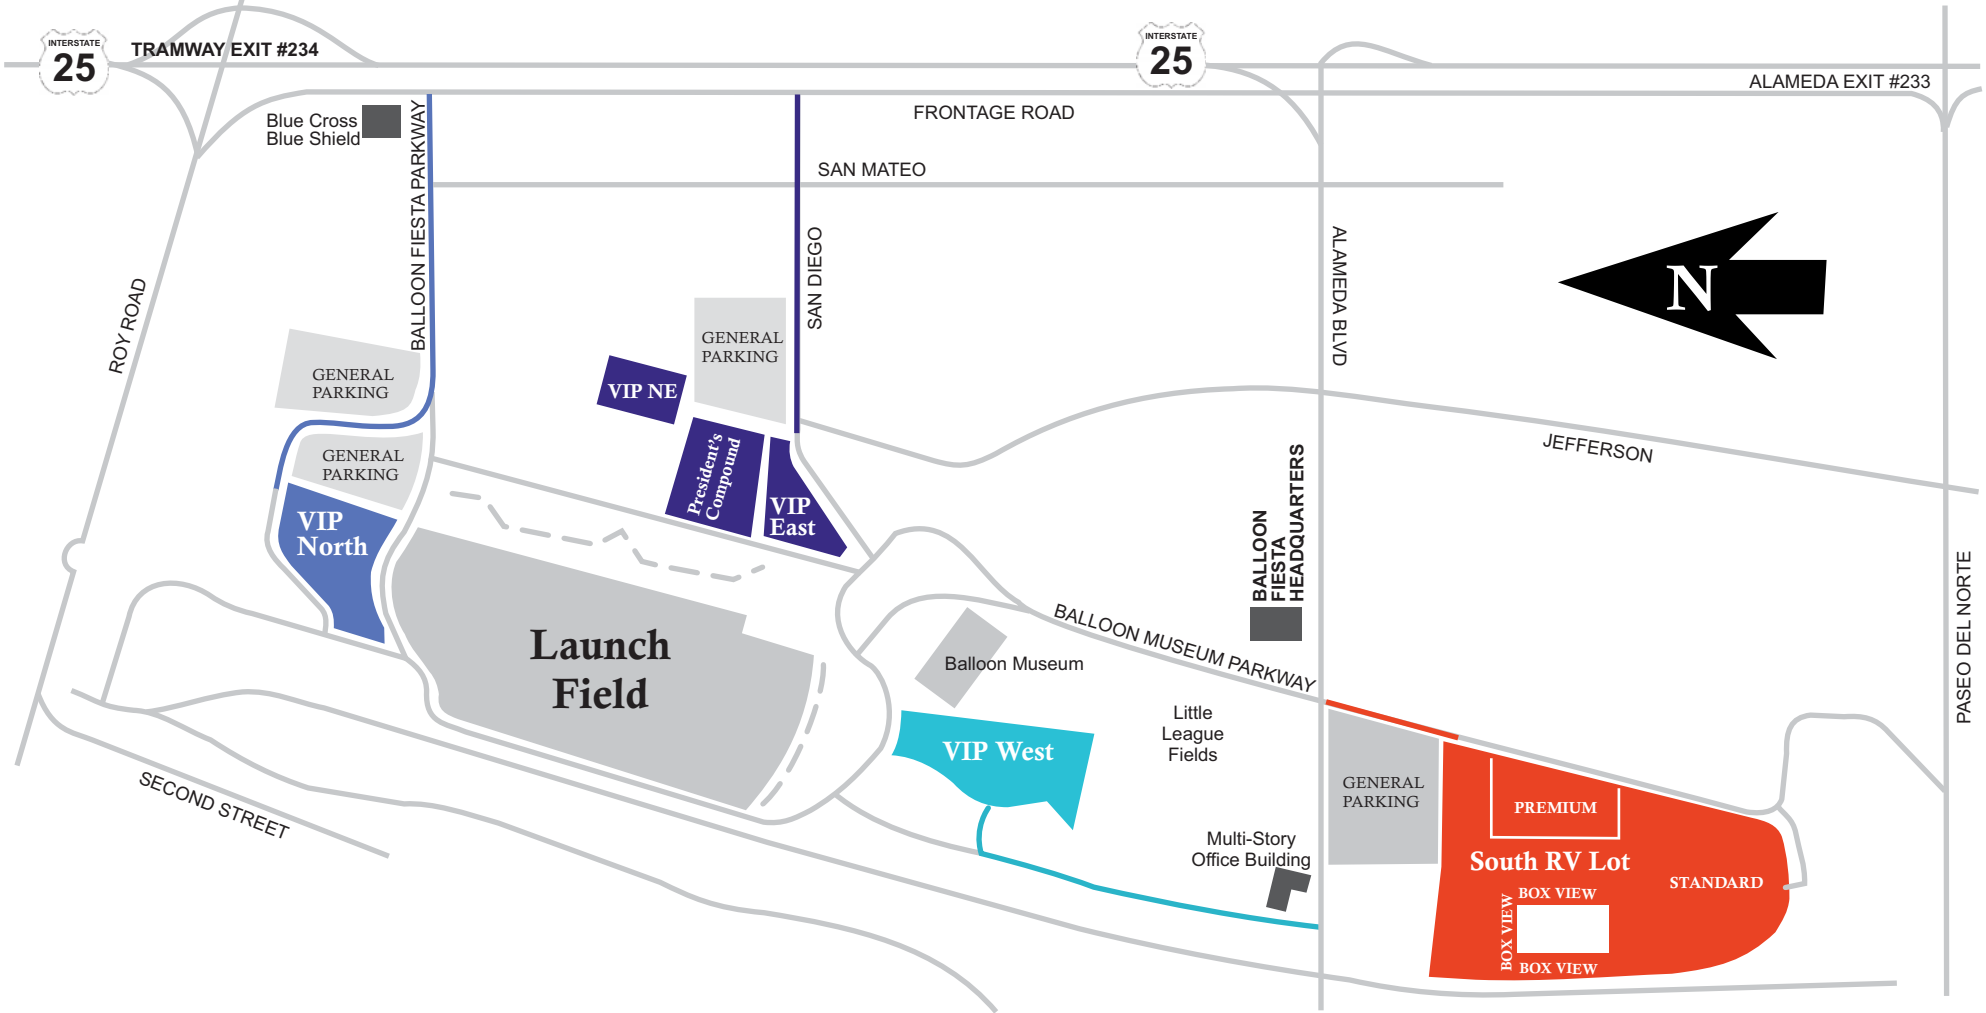

RV Site Locations on Grounds

VIP NORTH

- Exit Alameda Blvd.
- Proceed west on Alameda
- Take first right onto San Mateo
- Turn left on Balloon Fiesta Parkway
- Proceed west to end of street
- Turn right into the general parking lot

PRESIDENT'S COMPOUND

- ### VIP NE and VIP EAST
- Exit Alameda Blvd.
 - Proceed west on Alameda
 - Take first right onto San Mateo
 - Turn left on San Diego *Pass the water tank*
 - Turn right into the parking lot
 - Proceed straight into the lot to check in

VIP WEST

- Exit Alameda Blvd.
- Proceed west on Alameda
- Travel west just past the multi-story office building (United Health Insurance)
- Make a right turn just after the office building-follow the signs to the check-in

SOUTH RV LOT (Premium, Standard and Box View)

- Exit Alameda Blvd.
- Proceed west on Alameda
- Stay in the left hand lane to make a left turn at Balloon Museum Drive
- Follow the signs to check in booth